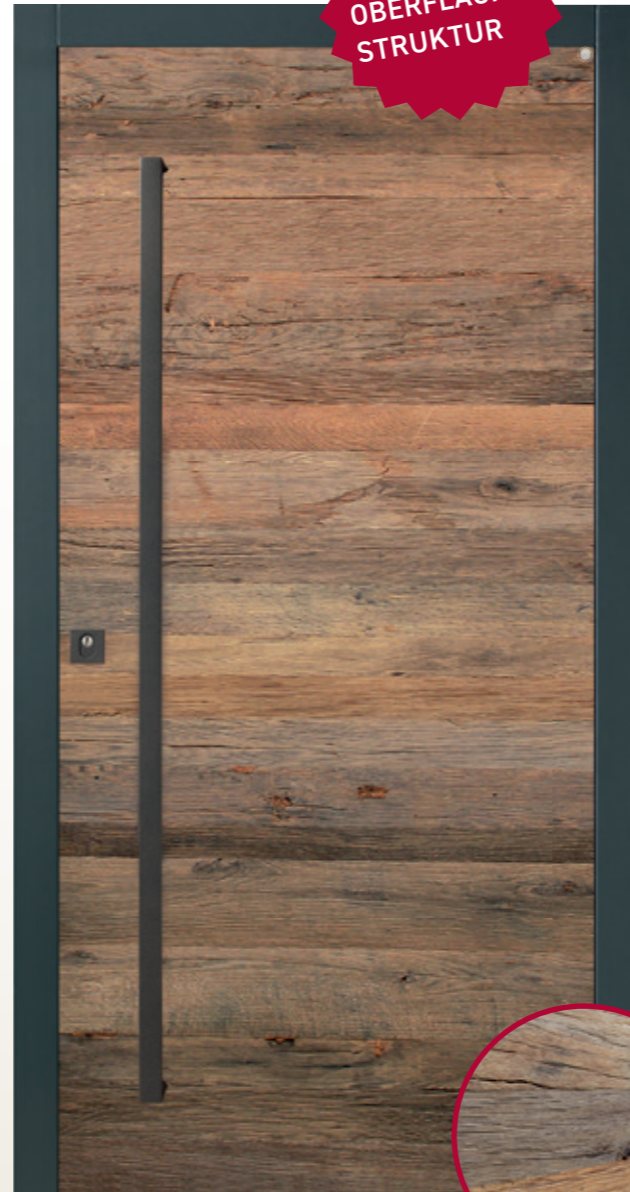

ALTHOLZ - ECHT & MASSIV

ATTRAKTIVE
OBERFLÄCHEN-
STRUKTUR

MODELL C-669

OBERFLÄCHE Eiche Altholz, Vorsatzschale Massivholzplatte 3-fach verleimt, Stockrahmen Eiche massiv in Altholz-Look, Innenseite Eiche Altholz furnier, geölt

BESCHLAG Griffmulde flächenbündig, Edelstahl

VERGLASUNG Satiniertes Glas flächenbündig mit lackiertem Rand in RAL 9005 Tiefschwarz

BESONDERHEIT Türblatt nahezu flächenbündig mit Stockrahmen, Türblatt-Gesamtstärke ca. 95 mm

MODELL TITELSEITE C-672

OBERFLÄCHE Eiche Altholz Vorsatzschale, Massivholzplatte 3-fach verleimt, Oberfläche gehackt, farblos geölt, Stockrahmen außen RAL 7016 Anthrazitgrau

BESCHLAG Stangengriff Korsika, Schwarzstahl-Optik, Länge 160 cm

BESONDERHEIT Quadratische Edelstahl-Schutzrosette mit Zylinderabdeckung, nahezu flächenbündig

MODELL C-670

OBERFLÄCHE Eiche Altholz, Vorsatzschale Massivholzplatte 3-fach verleimt, Stockrahmen Eiche massiv in Altholz-Look, geölt, Innenseite Eiche Altholz furnier

BESCHLAG Stangengriff eckig, Edelstahl, Länge 180 cm

VERGLASUNG Seitenteil satiniertes Glas

BESONDERHEIT Türblatt nahezu flächenbündig mit Stockrahmen, Türblatt-Gesamtstärke ca. 95 mm, quadratische Edelstahl-Schutzrosette mit Zylinderabdeckung, nahezu flächenbündig

MODELL C-673

OBERFLÄCHE Fichte Altholz furnier, Stockrahmen deckend endbehandelt in RAL 9005 Tiefschwarz

BESCHLAG Stangengriff Kreta, Edelstahl, schwarz matt pulverbeschichtet 30 x 30 mm, Länge 160 cm